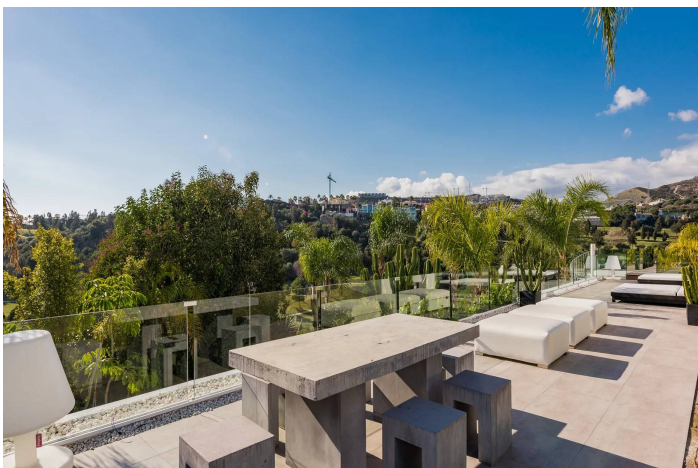

Detached Villa for sale in La Alquería, Adra

2.900.000 €

Referenz: RS10442 Schlafzimmer: 7 Badezimmer: 6 Grundstücksgröße: 1.484m² Garten: 867m²

Costa Almeria, La Alquería

Luxury villa situated in La Alqueria Benahavis close to San Pedro, Puerto Banus and a short drive to Marbella town. A fabulous modern contemporary home. It has stunning panoramic views of the golf course, the sea & mountain backdrops.

Featuring an open-plan layout, high ceilings and lots of light, bright and open spaces. The villa has spacious living areas with lounge, dining, and entertainment rooms and a fully equipped high-tech family kitchen with an American fridge. A Fully automated house controlled via Ipad (lights/music), heated pool, hot tub jacuzzi, game area, steam bath, conference room, cinema, lounge/disco, Sonos system. There are numerous terraces (with and without shade) on different levels, one with the BBQ.

There are many amenities at hand, including golf and International schools. There is also a new supermarket about 1.5km from the property.

This villa includes the following features :

Game area with table football/foosball and ping pong table

La Alqueria is a sought after area with lots of modern villas and it has excellent security with security cars patrolling 24/7.

Eigenschaften:

Merkmale

Aufzug
Doppelverglasung
W-lan
Whirlpool
Grill
Alarm