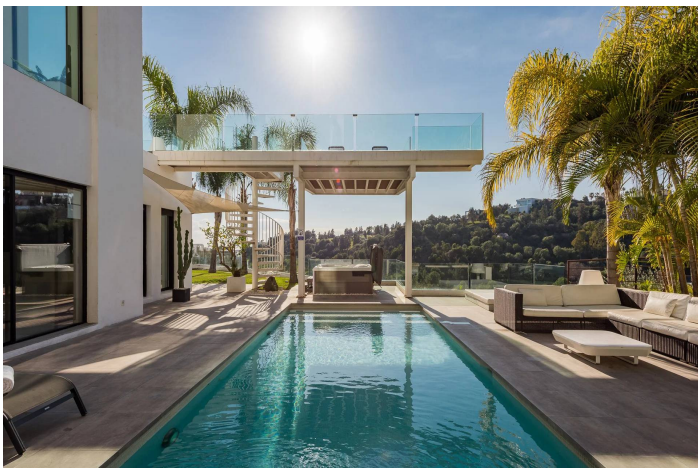

Detached Villa for sale in La Alquería, Adra

2.900.000 €

Referenz: RS10442 Schlafzimmer: 7 Badezimmer: 6 Grundstücksgröße: 1.484m² Garten: 867m²

Costa Almeria, La Alquería

Luxury villa situated in La Alqueria Benahavis close to San Pedro, Puerto Banus and a short drive to Marbella town. A fabulous modern contemporary home. It has stunning panoramic views of the golf course, the sea & mountain backdrops.

Featuring an open-plan layout, high ceilings and lots of light, bright and open spaces. The villa has spacious living areas with lounge, dining, and entertainment rooms and a fully equipped high-tech family kitchen with an American fridge. A Fully automated house controlled via Ipad (lights/music), heated pool, hot tub jacuzzi, game area, steam bath, conference room, cinema, lounge/disco, Sonos system. There are numerous terraces (with and without shade) on different levels, one with the BBQ.

There are many amenities at hand, including golf and International schools. There is also a new supermarket about 1.5km from the property.

This villa includes the following features :

Game area with table football/foosball and ping pong table

Conference room

Cinema with AppleTV

Lounge / Disco area with bar, fridges and ice machine

Different terraces with or without shade in different levels, all with sunbeds. Big dining terrasse with BBQ

Gated parking for up to 5 cars