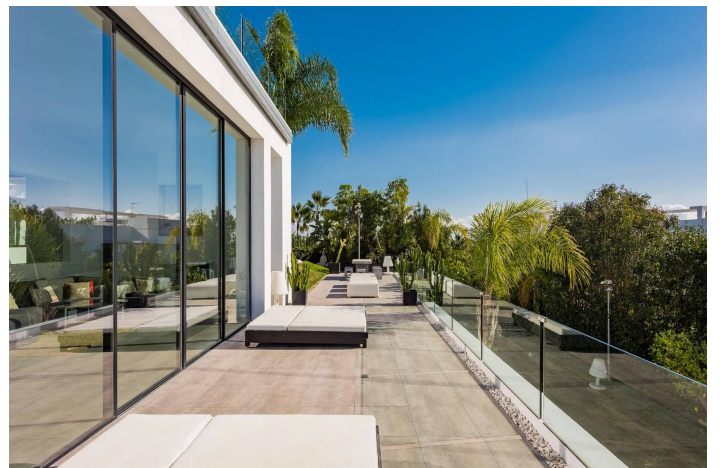

Detached Villa for sale in La Alquería, Adra

2.900.000 €

Referenz: RS10442 Schlafzimmer: 7 Badezimmer: 6 Grundstücksgröße: 1.484m² Garten: 867m²

Costa Almeria, La Alquería

Luxury villa situated in La Alqueria Benahavis close to San Pedro, Puerto Banus and a short drive to Marbella town. A fabulous modern contemporary home. It has stunning panoramic views of the golf course, the sea & mountain backdrops.

Featuring an open-plan layout, high ceilings and lots of light, bright and open spaces. The villa has spacious living areas with lounge, dining, and entertainment rooms and a fully equipped high-tech family kitchen with an American fridge. A Fully automated house controlled via Ipad (lights/music), heated pool, hot tub jacuzzi, game area, steam bath, conference room, cinema, lounge/disco, Sonos system. There are numerous terraces (with and without shade) on different levels, one with the BBQ.

There are many amenities at hand, including golf and International schools. There is also a new supermarket about 1.5km from the property.

This villa includes the following features :

Game area with table football/foosball and ping pong table